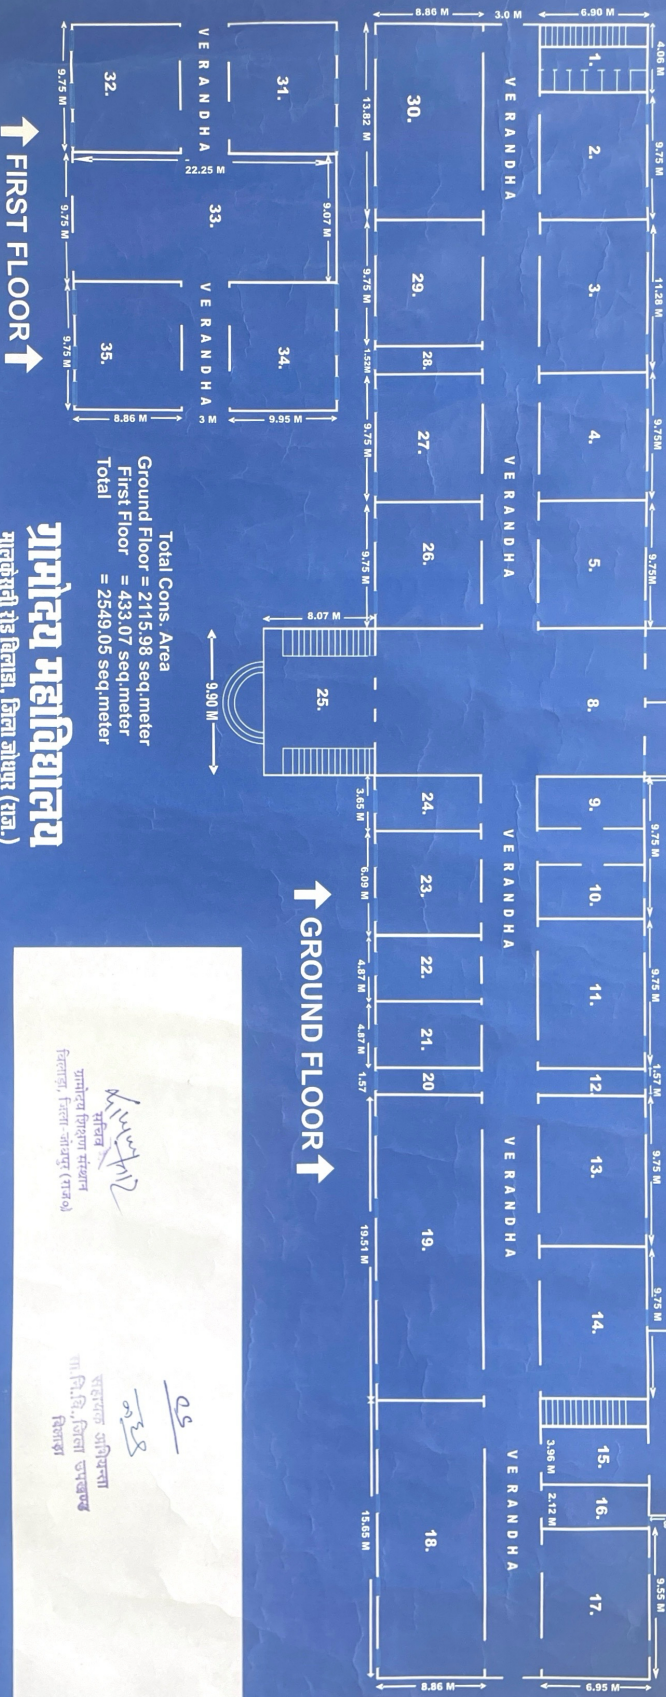

# GRAMMODAYA MAHAVIDHYALAYA

MALKOSHNI ROAD BILARA, DIST. - JODHPUR ( RAJASTHAN)

प्लानिंग नंबर 03 खण्डा नंबर 13/11, 13/12, 13/14, 13/23, 13/24

Total Cons. Area  
 Ground Floor = 2115.98 sq. meter  
 First Floor = 433.07 sq. meter  
 Total = 2549.05 sq. meter